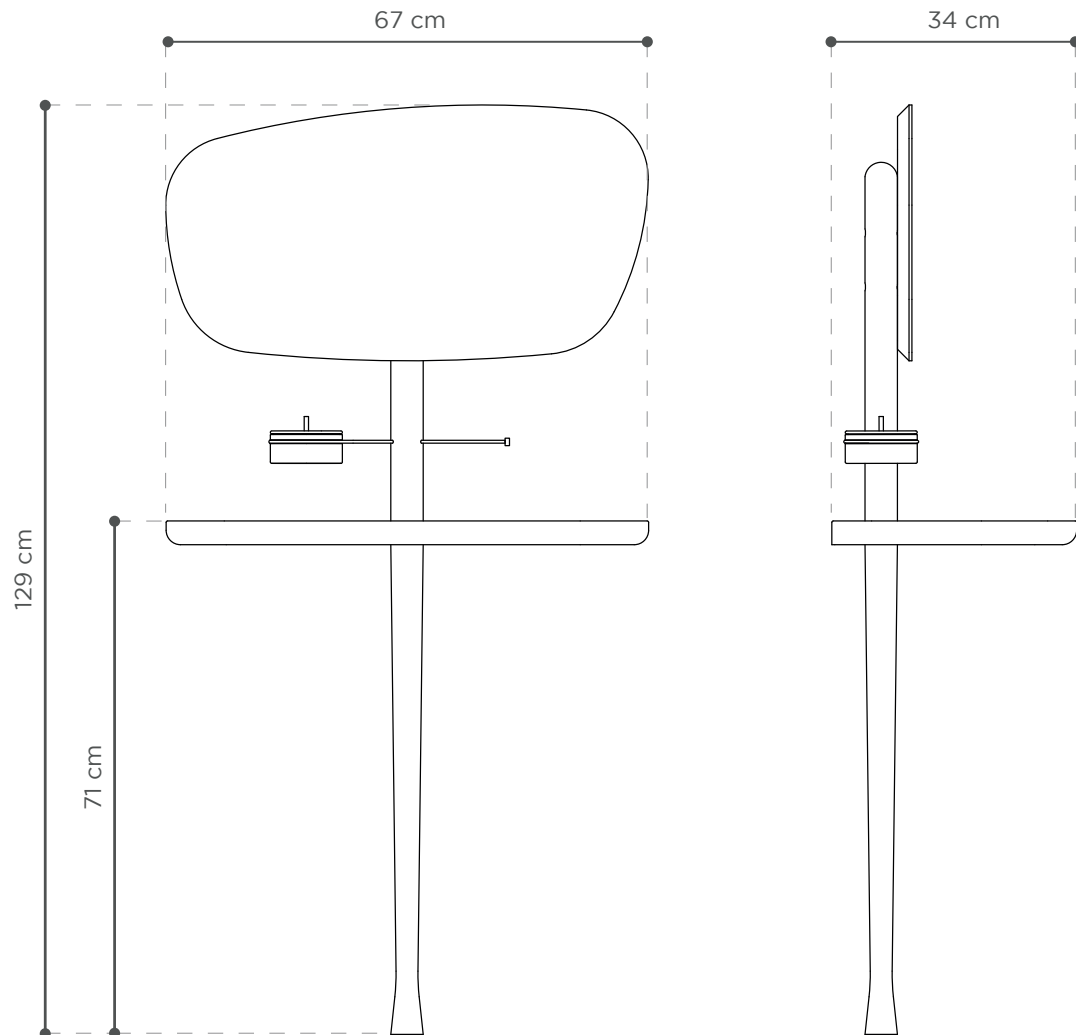

TOCADOR

nomon
CLOCKS AND HOME

MATERIAL

Nogal natural y accesorio de latón pulido.

MATERIAL

Natural walnut and polished brass accessory.