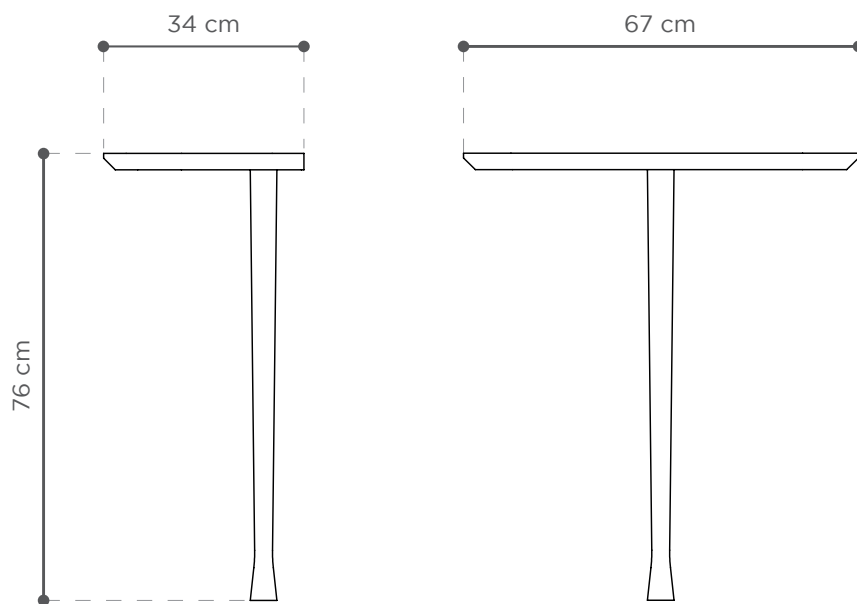

CONSOLA

nomon
CLOCKS AND HOME

MATERIAL
Nogal natural.

MATERIAL
Natural walnut.